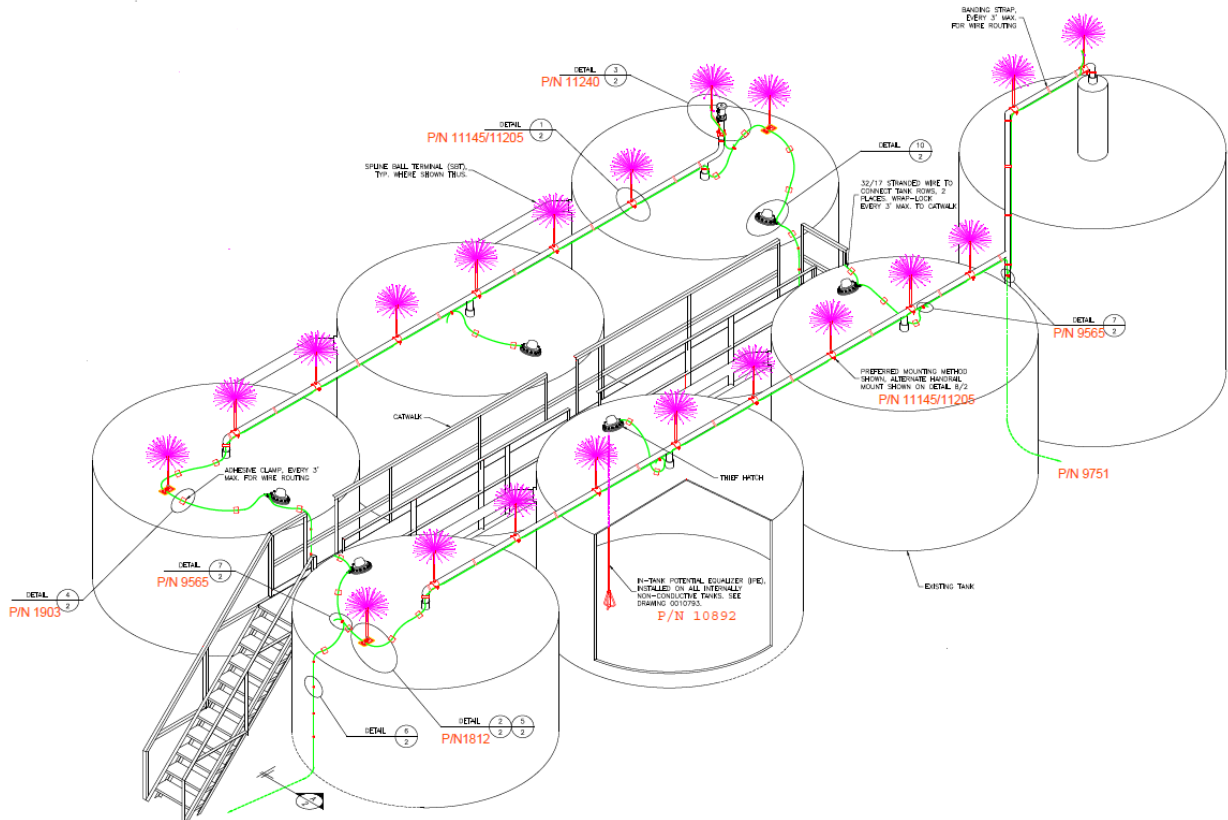

Figures

Figure 1: DAS Conic Arrays on Cone Roof Tank

Figure 2: DAS Rim Array on External Floating Roof Tank

Figure 3: DAS Rim Array with Internal Concentric Rings on Large Flat Roof Tank

Figure 4: DAS Dome Roof Array on Dome Roof Tank

Figure 5: DAS Paragon Array strung over Tank Battery

Figure 6: SBT Array with 3 SBT's on Tank

Figure 7: SBT Array on Tank Battery

Figure 8: SBI Array with 3 SBI's and Tripods on Tank

Figure 9: SBI Array on "Wine Box" Tank

Figure 10: SBT Array on Horizontal Bullet Tank